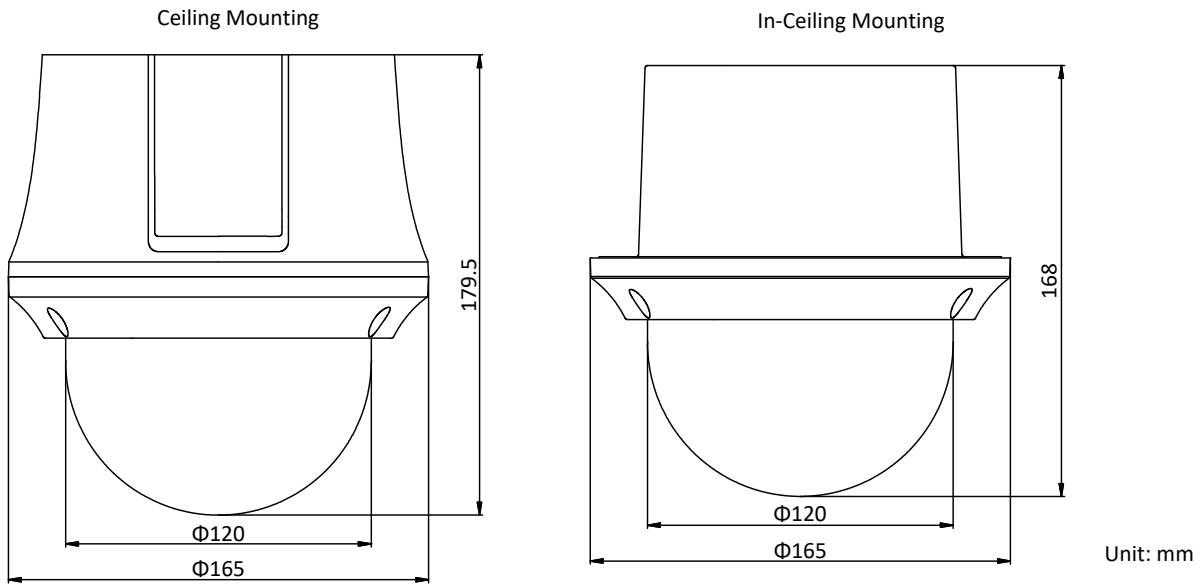

Available Model

DS-2DE4225W-DE3, 12 VDC & PoE+ (802.3 at, class4)

Dimensions